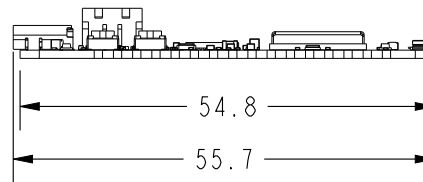

DIMENSIONS: MM

FIRST ANGLE PROJECTION

DRAWN BY JOSHUA K. H. WONG		DATE Nov-14-24		PROGRAM FEATHER	
CHECKED BY		DATE Nov-14-24		TITLE FEATHER ASSEMBLY DRAWING	
APPROVED BY		DATE Nov-14-24		DRAWING NUMBER DRW-2004524	
		PART NUMBER POP-2004141		SCALE 1.000	REV A VER I
				SHEET 1 OF 1	